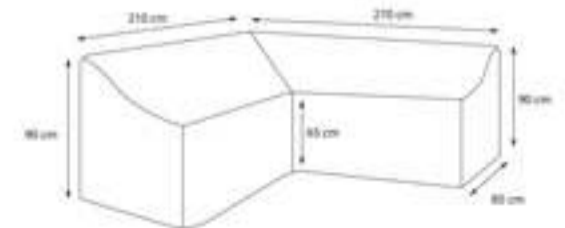

250x55/60cm

Lounge Cover

75x78xH65/90cm

205x100xH70cm

275x275xH70cm

Lounge Cover

270x270x100x70cm

270x210x85x65/90cm