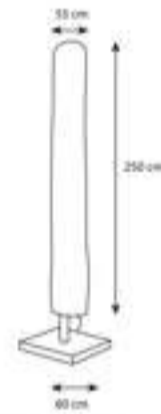

Protect outdoor furniture with a few basic practices is easy to extend the life of your furniture and keep it looking and functioning like new throughout the seasons.

Umbrella Cover

165x25/35cm

215x30/40cm

250x55/60cm

Lounge Cover

75x78xH65/90cm

205x100xH70cm

275x275xH70cm

Lounge Cover

270x270x100x70cm

270x210x85x65/90cm