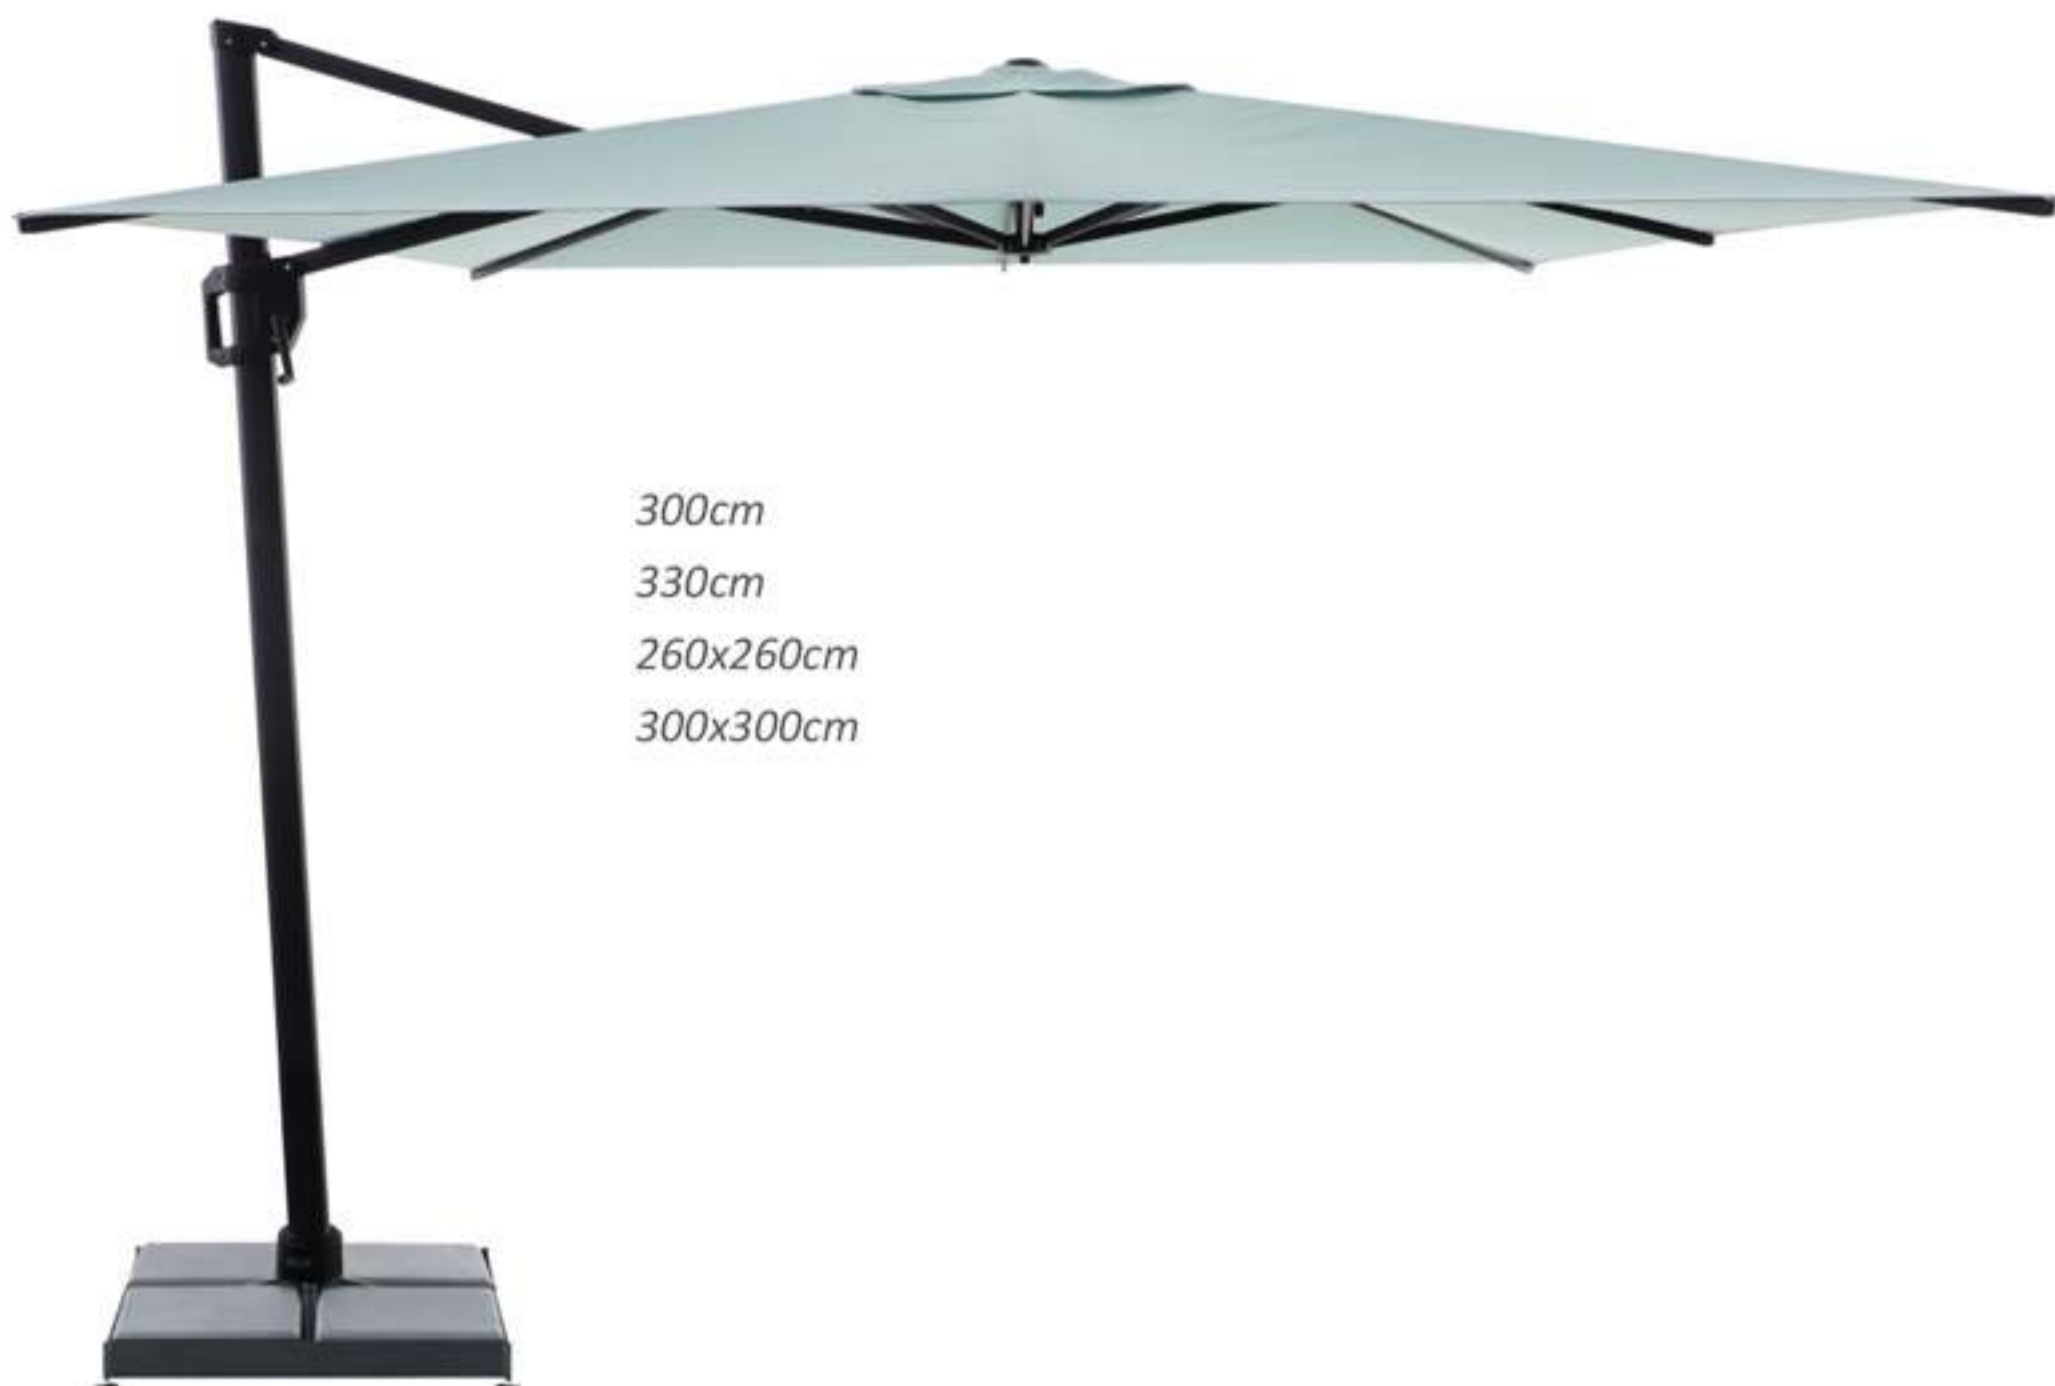

5703 CAPRI

250cm

270cm

300cm

* Solar Powered LED Lights Available

* Auto-tilt aluminium garden parasol.

* With crank open and tilt system.

* Solar powered LED lights available.

5707 CRETE

* Covers could reach UPF50+,
Logo printing service available.

500cm
600cm
400x400cm
500x500cm

- * Deluxe Contract Parasol.
- * Best choice for cafe terraces, restaurants, exhibition, shows or any other big areas.
- * Frame with high quality aluminium.
- * Easy open and close by crank.
- * Protection cover available based on request.

8601 BAROS

300cm
330cm
260x260cm
300x300cm

* Aluminium hanging parasol with crank open system.

* Sliding freely from up / down position.

* 360-degree rotation.

Art. No	Size	Pole Size	Rib Size	Ribs	Material	Finish	Cover
8601- 3.0	300cm	55*80mm	14*24mm	8	Aluminium	Powder Coating	Acrylic, Polyester, Olefin UV protection: UPF50+
8601- 3.3	330cm	55*80mm	14*24mm	8			
8601- 2.6S	260X260cm	55*80mm	14*24mm	8			
8601- 3.0S	300X300cm	55*80mm	14*24mm	8			

8602 VADOO

300cm
350cm
250x250cm
300x300cm
400x400cm

- * Aluminium hanging parasol with crank open system.
- * Sliding freely from up / down position.
- * Adjustable angle from left to right.
- * Solar powered LED lights available.
- * 360-degree rotation.