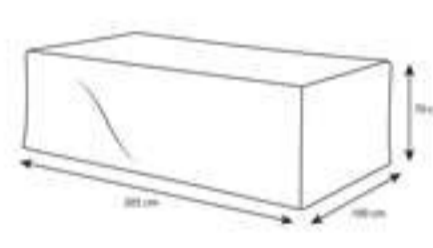

205x100xH70cm