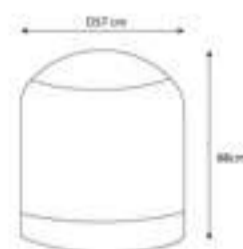

130x130xH85cm

180x110xH70cm

200xH85cm

Cushion Storage Bag

80x80xH60cm

125x32xH50cm

175x80xH60cm

Barbecue Cover

57xH88cm

126x52xH101cm

148x61xH110cm

www.chardina.com