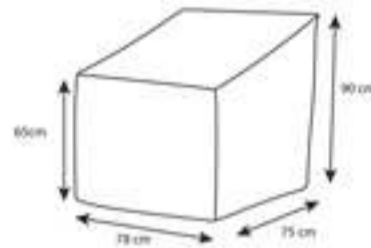

Lounge Cover

75x78xH65/90cm